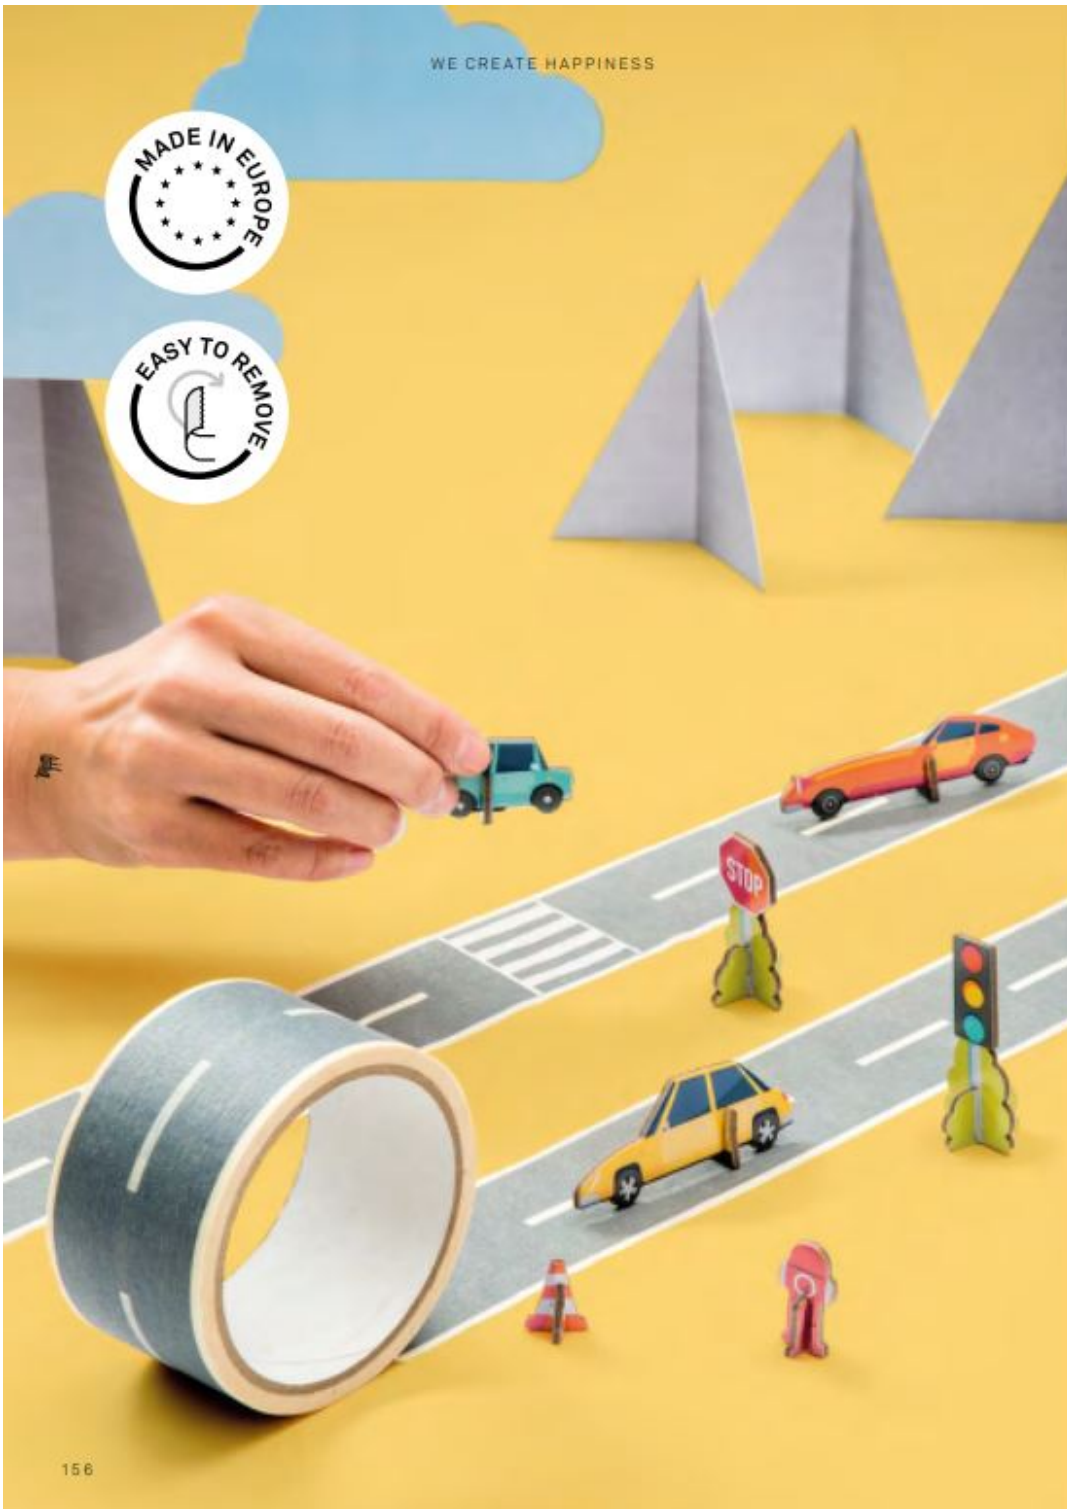

THINK BIG
NR. 400601

BIG PLANS
NR. 400612

#DONKEYKIDS

XXXL PENCIL DISPLAY
FROM 12 PCS.

CA. 40 × 11,5 × 15,5 CM

WE CREATE HAPPINESS

SPRING / SUMMER 2023

DONKEYKIDS