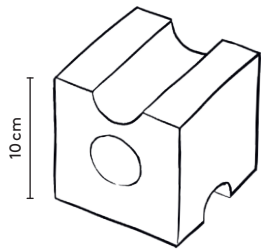

33 Würfelemente mit einer Kantenlänge von 10 Zentimetern. Verpackt in einer praktischen Holzkiste.
Ab 3 Jahren.

33 cube elements with edge lengths of 10 centimeters.
Packed in a practical wooden box. From age 3.

CUBORO XL
Art. 250

CUBORO XL